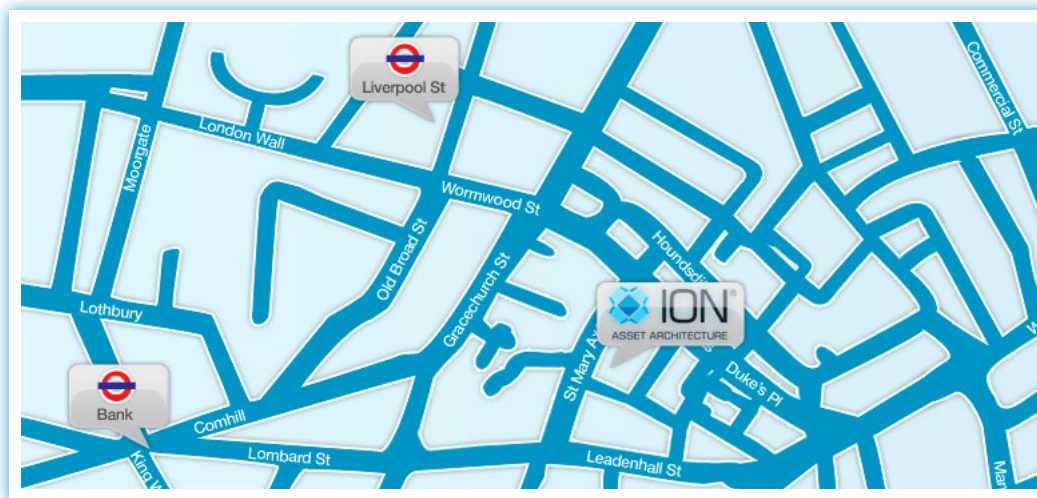

How to find us

Ion Asset Architecture UK is conveniently located in the City of London.
We are a short, economical walk (about 500 meters) from Liverpool Street Station or Bank Station.

Details

Ion Asset Architecture UK Limited

Floor 28
30 St. Mary Axe
London, EC3A 8BF
United Kingdom

Telephone: +44-20-3877-1400

GPS: 51.5146°N 0.0803°W +172m AMSL

Map

Site

The building 30 St. Mary Axe has become known colloquially as the “Gherkin”. If you mention this name, most people within a 10 km radius will be able to point you the right way. It is also relatively easy to spot given its height and distinctive shape. So if you are making your way on foot, just keep an eye on the skyline.